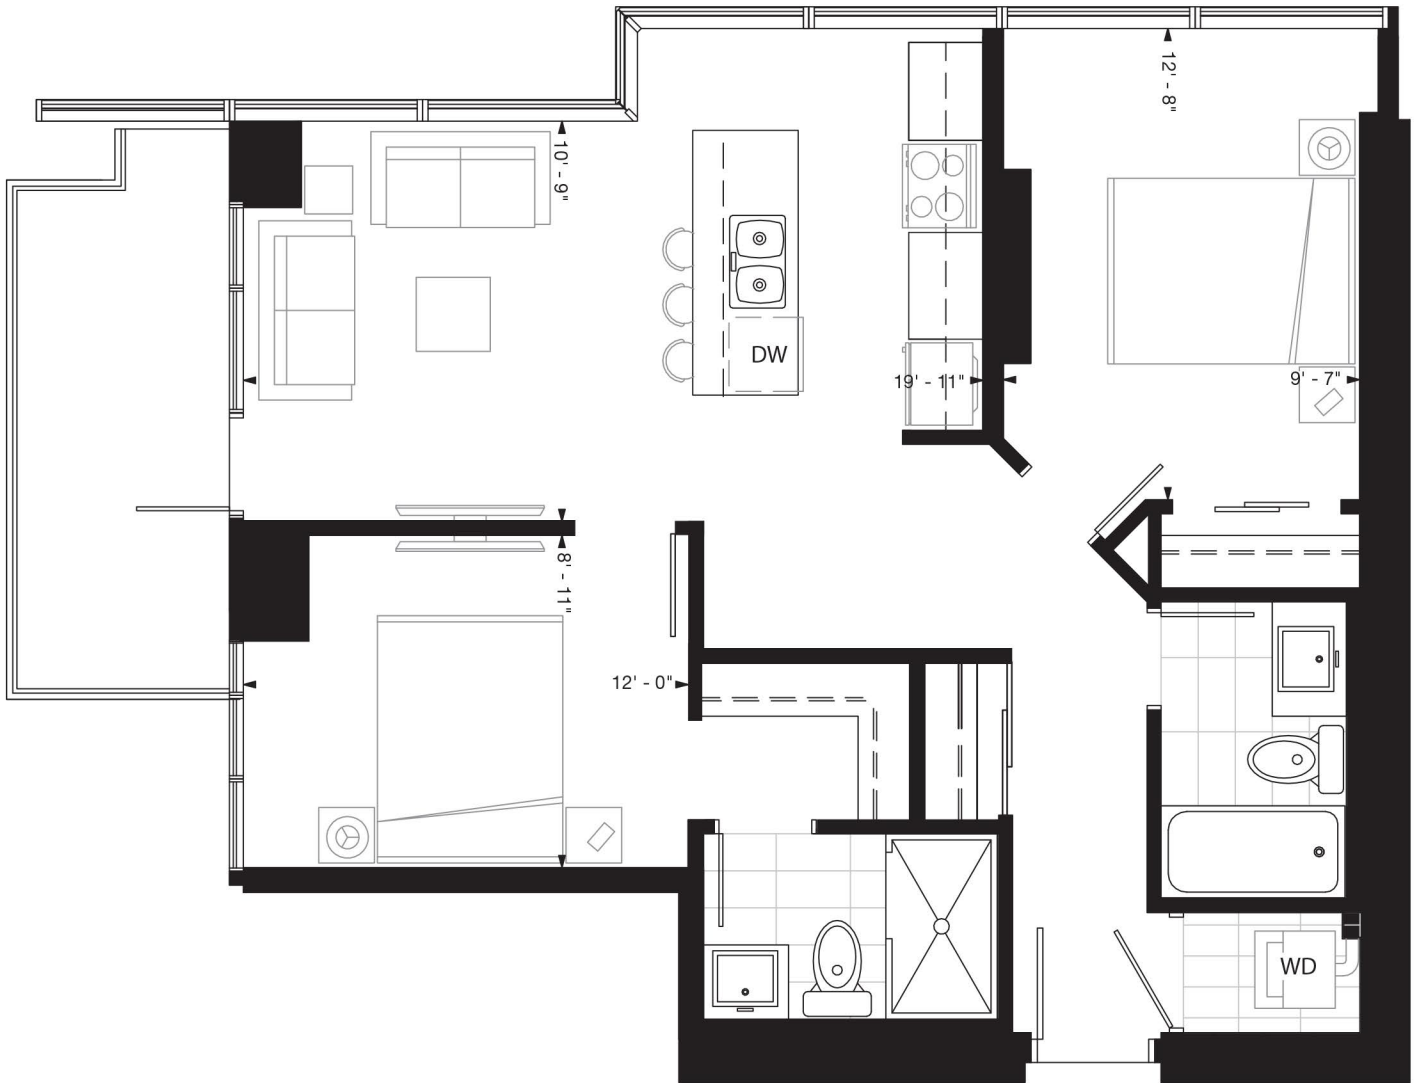

C

2 BEDROOM

Suite 812 sq.ft.
Balcony 89 sq.ft.

Floors 4 - 34

The developer reserves the right to make changes and modifications to the floor plans, project design, material specification and features without notice. Suite sizes and dimensions are approximate and may vary from actual; balcony sizes and design may also vary by suite;